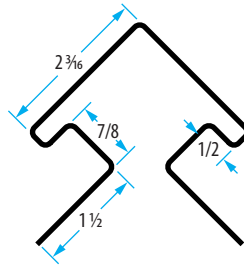

OUTSIDE CORNER POST

Woodgrain siding outside corner. 0.019 Aluminum · 10 ft. lengths · 10/Carton

Color	Outside Corner Post
Gray	BP1-GY
Imperial Brown	BP1-IBR
Slate Blue	BP1-SL
Tan	BP1-TN
White	BP1-WH