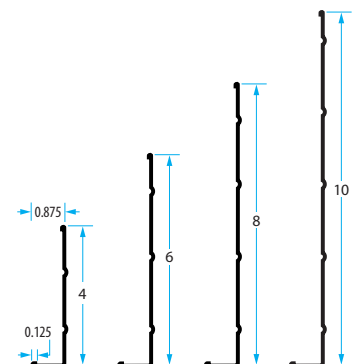

6 in. PVC Coated Fascia

Color	Part#
Birch White	PVCFH6-WH