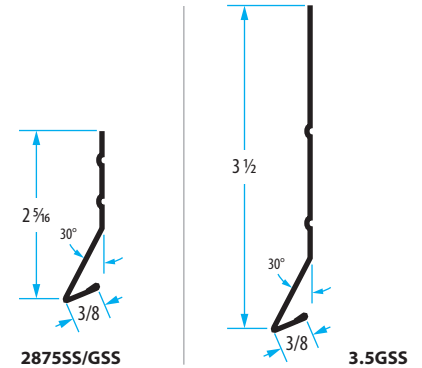

STARTER STRIP Used to hold first course of siding at the base of wall.
10 ft. lengths · Mill Finish · Sold individually

Description	Part#	No./Carton	Cartons/Pallet
Starter Strip - 0.016 Aluminum	2875SS	50	45
Starter Strip - 0.012 Galvanized Steel - 25	GSS25	25	45
Starter Strip - 0.012 Galvanized Steel	GSS	50	45
Starter Strip - 0.015 Galvanized Steel	3.5GSS	25	30