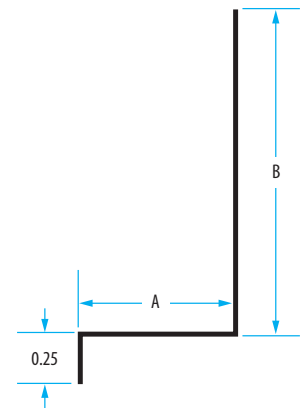

Aluminum Drip Cap

10 ft. lengths · 0.019 in. (nom.) · 50 pieces per carton · 45 Cartons per pallet

Size: A x B	Arbor Mist	Birch White	Biscayne Blue	Black	Bronze	Brown	Carbon Black	Crimson Red	Dover Gray	Grecian Stone	Hickory	Knights Armor
1 in. x 1-5/8 in.	1-10-AM	1WH-BW	1-10-BIB	-	1-10-BNZ	-	1-10-CB	1-10-CR	1-10-DG	1-10-GRS	-	1-10-KA
1-1/8 in. x 1-5/8 in.	-	-	-	-	-	815BR	-	-	-	-	-	-
1-1/4 in. x 1-1/4 in.	-	-	-	ADC125-BL	-	ADC125-RBR	-	-	-	-	ADC125-HKY	-
1-1/4 in. x 1-1/2 in.	-	-	-	-	-	816BR	-	-	-	-	-	-
1-3/8 in. x 1-3/8 in.	-	-	-	-	-	817BR	-	-	-	-	-	-
1-1/2 in. x 1-1/8 in.	-	ADC15-WH	-	-	-	-	-	-	-	-	-	-
1-5/8 in. x 1-1/8 in.	-	-	-	-	-	-	-	-	-	-	-	-
1-3/4 in. x 1 in.	-	-	-	-	-	827BR	-	-	-	-	-	-
2 in. x 1 in.	-	-	-	-	-	829ABR	-	-	-	-	-	-

Size: A x B	Knights Armor	Mill	Nickel	Polar White	Sandy Clay	Smokey Sable	Snow White	White	Wicker Rocker
1 in. x 1-5/8 in.	1-10-KA	-	1-10-NIC	1WH	1-10-SNC	1-10-SMS	1-10-SNO	-	1-10-WRO
1-1/8 in. x 1-5/8 in.	-	-	-	815WH	-	-	-	-	-
1-1/4 in. x 1-1/4 in.	-	-	-	-	-	-	-	ADC125-WH	-
1-1/4 in. x 1-1/2 in.	-	816	-	816WH	-	-	-	-	-
1-3/8 in. x 1-3/8 in.	-	-	-	817WH	-	-	-	-	-
1-1/2 in. x 1-1/8 in.	-	-	-	-	-	-	-	-	-
1-5/8 in. x 1-1/8 in.	-	-	-	818AWH	-	-	-	-	-
1-3/4 in. x 1 in.	-	-	-	827WH	-	-	-	-	-
2 in. x 1 in.	-	-	-	829AWH	-	-	-	-	-

Steel Drip Cap

10 ft. lengths · 0.012 in. (nom.) · 50 pieces per carton · 45 Cartons per pallet

Size: A x B	White	Birch White	Polar White	Hickory	Brown	Mill
1-1/2 in. x 1-5/8 in.	-	-	825GWH	-	-	-

Dormer Flashing

Diverts water away from the structure where the front of a dormer wall meets the roofline.

Wall Flash

0.019 in. Aluminum
25 pcs/ctn · 45 ctn/pal

Color	Part #
Black	WALLFLASH-BL
W'Wood	WALLFLASH-WW

Roof Starter

0.012 in. Steel
25 pcs/ctn · 45 ctn/pal

Color	Part #
Polar White	6GRSWH
Brown	6GRSBR

Dormer Flashing

0.012 in. Steel
10 pcs/ctn · 45 ctn/pal

Color	Part #
Black	3X5GDF-BL
Brown	3X5GDF-BR
Mill	3X5GDF
W'Wood	3X5GDF-WW

Dormer Flashing - Heavy

0.015 in. Steel
10 pcs/ctn · 45 ctn/pal

Color	Part #
Black	3X5GDFH-BL
Brown	3X5GDFH-BR
W'Wood	3X5GDFH-WW