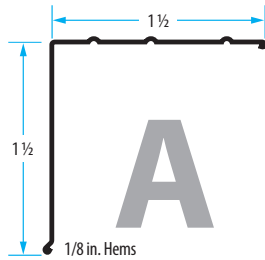

A Edge Drip Edge that covers and protects the exposed edge of the roofline. 0.012 Galvanized Steel
10 ft. lengths · 25 per Carton

Description	Part #
1-1/2 in. x 1-1/2 in.	150A

D Edge Drip Edge with shingle support that covers and protects the exposed edge of the roofline.
10 ft. lengths · 25 per Carton