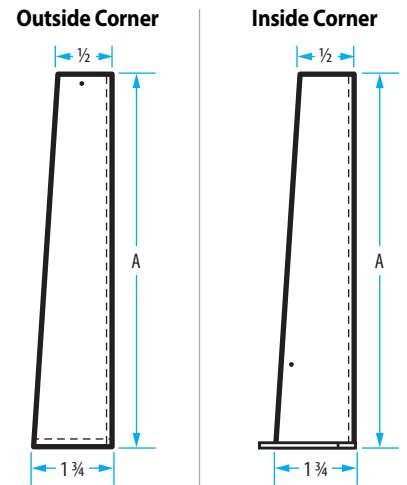

FOAM BACKER - R0.96

Description	Part #	No./Carton	Carton/Pallet
4 in. Foam Backer for Double 4 in. Siding	4FOM	-	-
8 in. Foam Backer for 8 in. Siding	8FOM	-	-

ENGINEERED WOOD SIDING CORNERS FOR HARDBOARD SIDING Individual aluminum corners for 7/16 inch hardboard siding.
0.019 Primed Aluminum · 100 pieces per carton · 100 cartons per pallet

Description	Part #
6 in. Primed Outside Corner - Smooth	1000
8 in. Primed Outside Corner - Smooth	1100
10 in. Primed Outside Corner - Smooth	1200
12 in. Primed Outside Corner - Smooth	2101
8 in. Primed Siding Corner - Smooth - XL	2108XL
8 in. Primed Siding Corner - Woodgrain - XL	2108XL-W
12 in. Primed Siding Corner - Smooth - XL	2110XL
12 in. Primed Siding Corner - Woodgrain -XL	2110XL-W
12 in. Primed Inside Corner - Smooth - 10/package	2110X-IS-10
6 in. x 12 in. - Birch White over Royal Brown	BACKFLASH-EA