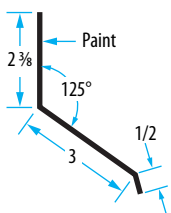

Dormer Flashing

Diverts water away from the structure where the front of a dormer wall meets the roofline.

Wall Flash

0.019 in. Aluminum
25 pcs/ctn · 45 ctn/pal

Color	Part #
Black	WALLFLASH-BL
W'Wood	WALLFLASH-WW