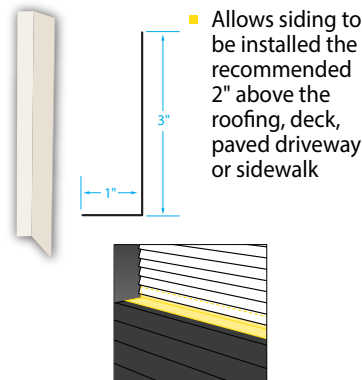

Fiber Cement · SmartSide® Siding

LAP SIDING H-MOLDING DIVIDERS

BACK FLASH ALUMINUM SEAM BACKER PLATE

ANGLE FLASHING

ALUMINUM TRIM COIL

PAINTED TRIM COIL Painted aluminum trim coil matches the soffit system and is used for custom flashing projects or hard-to-finish areas. Painted on both sides to satisfy any custom flashing requirements. 0.019 Aluminum · 1 roll per carton