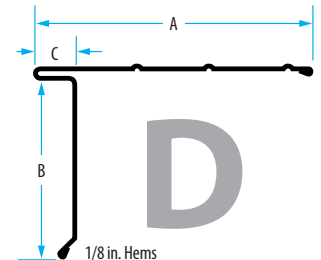

Aluminum D Edge · Hemmed

Color	12 ft. Lengths					
	2-1/2 x 1 x 3/8	2-5/8 x 1-1/2 x 3/8	2-3/4 x 1-1/8 x 7/8	2-5/8 x 1-11/16 x 3/8	2-5/8 x 1-11/16 x 3/8	3 x 2 x 7/8
Almond	600DAL	888DAL	-	ADE10-AL	ADE12-AL	-
Birch White	600DBWH	888DBWH	880DBWH	ADE10-WH	ADE12-WH	-
Black	600DBL	888DBL	880DBL	ADE10-BL	ADE12-BL	-
Charcoal	-	-	-	ADE10-COAL	-	-
Coffee	-	888DCF	-	ADE10-CF	ADE12-CF	-
Copper Penny	-	-	-	ADE10-CP	ADE12-CP	-
Desert Tan	-	888DDT	-	ADE10-DT	ADE12-DT	-
Driftwood	-	888DDW	-	ADE10-DW	ADE12-DW	-
Heritage Gray	-	888DHGRAY	-	ADE10-HGRAY	ADE12-HGRAY	-
Hickory	600DHKY	888DHKY	-	ADE12-HKY	ADE12-HKY	-
Hunter Green	-	888DHG	-	ADE10-HG	ADE12-HG	-
Khaki	-	-	-	ADE12-MKHAKI	ADE12-MKHAKI	-
Musket Brown	600DMB	888DMB	880DMB	ADE10-MB	-	-
Pebblestone Clay	600DPB	888DPB	-	ADE10-PB	ADE12-PB	-
Polar White				-	-	894DWH
Royal Brown	600DBR	888DBR	880DBR	ADE10-RBR	ADE12-RBR	894DBR
Sandstone	-	888DSTONE	-	ADE10-STONE	ADE12-STONE	-
Sierra			880DSR			
Terra Bronze	-	-	-	ADE10-TB	ADE12-TB	-
Weatherwood*	600DWW	888DWW	880DWW	-	-	-

*Terra Bronze

Galvanized D Edge · Hemmed

Color	Style 500						
	2-1/2 x 1-1/8 x 7/8	2-1/2 x 1-1/2 x 7/8	2-5/8 x 1-11/16 x 3/8	2-5/8 x 1-11/16 x 7/8	2-5/8 x 1-11/16 x 7/8	3 x 2 x 7/8	4 x 1-1/8 x 7/8
Almond	890DAL		-	-	891DA;	-	-
Birch White	-	-	SDE-WH	889DWH	-	-	-
Black	890DBL	-	-	889DBL	891DBL	-	-
Coffee	-	-	-	889DCF	-	-	-
Driftwood	890DWW	-	-	889DDW	-	-	-
Heritage Gray	-	-	-	-	-	-	-
Hickory	890DHKY	-	-	889DHKY	-	-	-
Hunter Green	890DHG	-	-	889DHG	-	-	-
Mill Finish	890D	-	-	889DAL	-	-	-
Polar White	890DWH	890DHEAVY-PWH	-	-	891DPWH	892DWH*	893DWH*
Royal Brown	890DBR	890DHEAVY-BR	SDE-RBR	889DBR	891DBR	892DBR*	893DBR*
Weatherwood*	890DWW	890DHEAVY-WW	-	889DWW	891DWW	-	-

*Terra Bronze

* 20/Carton