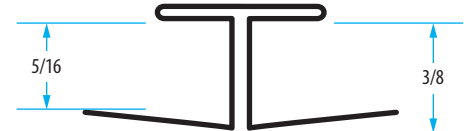

Description	Smokey Sable	Sandy Clay	Snow White	Wicker Rocker	Carbon Black	Crimson Red
4-15/16 in. Primed Aluminum Woodgrain	UH5W-SMS	UH5W-SNC	UH5W-SNO	UH5W-WRO	UH5W-CB	UH5W-CR
5-15/16 in. Primed Aluminum - Woodgrain	UH6W-SMS	UH6W-SNC	UH6W-SNO	UH6W-WRO	UH6W-CB	UH6W-CR
7 in. Primed Aluminum - Woodgrain	UH7W-SMS	UH7W-SNC	UH7W-SNO	UH7W-WRO	UH7W-CB	UH7W-CR
7-15/16 in. Primed Aluminum - Woodgrain	UH8W-SMS	UH8W-SNC	UH8W-SNO	UH8W-WRO	UH8W-CB	UH8W-CR
8-15/16 in. Primed Aluminum - Woodgrain	UH9W-SMS	UH9W-SNC	UH9W-SNO	UH9W-WRO	UH9W-CB	UH9W-CR
10-11/16 in. Primed Aluminum - Woodgrain	UH10.75W-SMS	UH10.75W-SNC	UH10.75W-SNO	UH10.75W-WRO	UH10.75W-CB	UH10.75W-CR
10-15/16 in. Primed Aluminum - Woodgrain	-	-	-	-	-	-
11-15/16 in. Primed Aluminum - Woodgrain	-	-	-	-	-	-

LONGER UNIVERSAL H-MOULDING FOR FIBER CEMENT (5/16 in. - 3/8 in.) 25 pieces per carton

Description	Part #
8 in. Primed Aluminum - Smooth	UH8FT-PRM
8 in. Primed Aluminum - Woodgrain	UH8FTW-PRM