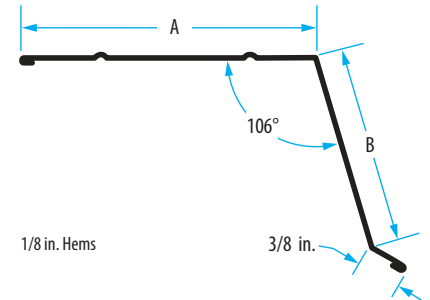

GUTTER APRON Directs water into the gutter system. Installed over the roof edge, extending into the gutter.
10 ft. lengths · 25 pieces per carton · 45 cartons per pallet

Aluminum Gutter Apron

Color	2-1/2 in. x 2 in.	3 in. x 2 in.
Almond	GA-AL	-
Birch White	GA-WH	GA2X3-BWH
Black	GA-BL	-
Coffee	GA-CF	-
Copper Penny	GA-CP	-
Driftwood	GA-DW	-
Heritage Gray	GA-HGRAY	-
Hickory	GA-HKY	-
Hunter Green	GA-HG	-
Khaki	GA-MKHAKI	-
Polar White	-	GA2X3-PWH
Royal Brown	GA-RBR	GA2X3-BR
Sandstone	GA-STONE	-
Terra Bronze	GA-TB	-

Galvanized Steel Gutter Apron

Color	2-3/8 x 2	3 in. x 2 in.
Black	960BL	GGA2X3HEAVY-BL
Hickory	960HKY	-
Polar White	960WH	GGA2X3HEAVY-PWH
Royal Brown	960BR	GGA2X3HEAVY-RBR
Weatherwood	960WW	GGA2X3HEAVY-WW