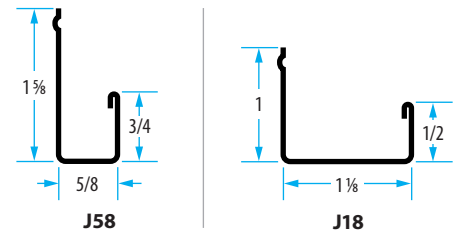

SIDING J-CHANNEL Used to trim around windows, doors and where siding meets the soffit or roof angle. 0.019 Aluminum · 12 ft. lengths

Color	5/8 in. Hollowback · 25/Carton	1-1/8 in. Foamback · 50/Carton
Gray	J58-GY	J18-IBR
Imperial Brown	J58-IBR	J18-GY
Slate Blue	J58-SL	J18-SLL
Tan	J58-TN	J18-TN
White	J58-WH	J18-WH