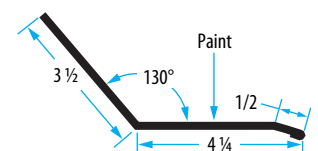

Dormer Flashing - Heavy

0.015 in. Steel
10 pcs/ctn · 45 ctn/pal

Color	Part #
Black	3X5GDFH-BL
Brown	3X5GDFH-BR
W'Wood	3X5GDFH-WW