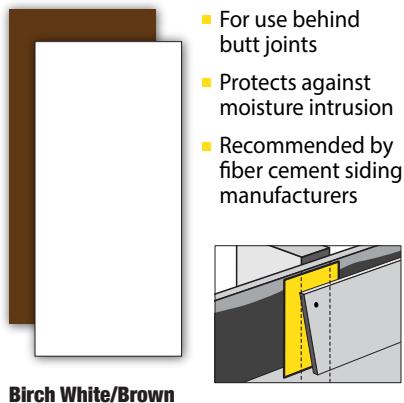

Fiber Cement · SmartSide® Siding

LAP SIDING H-MOLDING DIVIDERS

BACK FLASH ALUMINUM SEAM BACKER PLATE

ANGLE FLASHING

ALUMINUM TRIM COIL

PAINTED TRIM COIL Painted aluminum trim coil matches the soffit system and is used for custom flashing projects or hard-to-finish areas. Painted on both sides to satisfy any custom flashing requirements. 0.019 Aluminum · 1 roll per carton