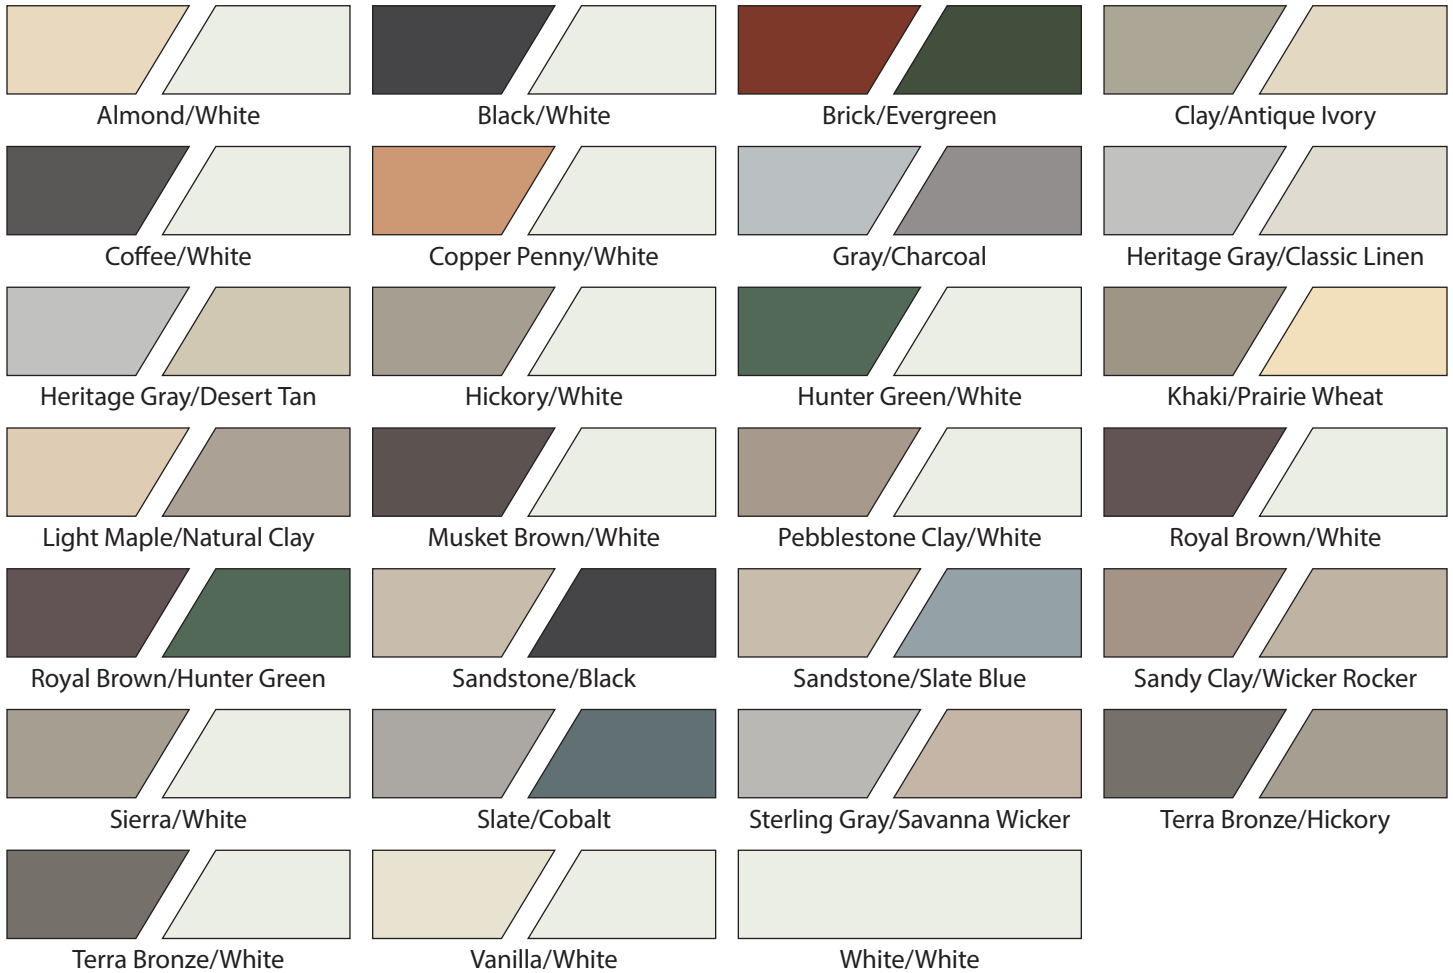

Description	Part#	QTY
5 in. width x 4 ft. length - Brown	99442	25
5 in. width x 4 ft. length - Mill Finish	99377	25
5 in. width x 4 ft. length - White	99441	25
5 in. width x 3 ft. length - Mill Finish	GP3SCREENM	32
6 in. width x 4 ft. length - Black	99379	25
6 in. width x 4 ft. length - Brown	99452	25
6 in. width x 4 ft. length - Mill Finish	99375	25
6 in. width x 4 ft. length - White	99451	25

Soffit, Fascia, Ventilation, Flashings, Trims & Edgings, Roll Flashing

(Not all items are available in all colors)

Aluminum Siding

Stocking Colors

Birch White/Birch White*

Gray/Charcoal

Hunter Green/Royal Brown

Sandstone/Black

Terra Bronze/Hickory

Textured White

Textured Black

Textured Charcoal

Textured Hickory

*Available in 10" x 10' and 10" x 25'

Special Colors

Grecian Stone/Nickel

Heritage Gray/Classic Linen

Heritage Gray/Desert Tan

Khaki/Prairie Wheat

Light Maple/Natural Clay

Pine/Almond

Royal Brown/Birch White

Sandstone/Slate Blue