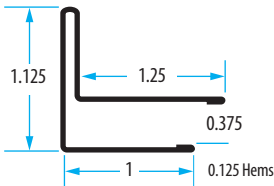

Frieze Runner

Color	Part#	Color	Part#
Almond	FRP-AL	Hunter Green	FRP-HG
Birch White	FRP-WH	Khaki	FRP-MKHAKI
Black	FRP-BL	Royal Brown	FRP-RBR
Coffee	FRP-CF	Sandstone	FRP-STONE
Copper Penny	FRP-CP	Terra Bronze	FRP-TB
Heritage Gray	FRP-HGRAY	Vanilla	FRP-VA
Hickory	FRP-HKY