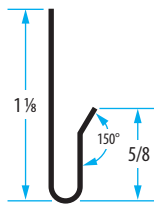

UNDERSILL TRIM

Designed to hold the cut edge of siding in place. 0.019 Aluminum · 12 ft. lengths · 50/Carton

Color	Smooth Utility Trim
Gray	UTW-GY
Imperial Brown	UTW-IBR
Slate Blue	UTW-SL
Tan	UTW-WH
White	UTW-TN