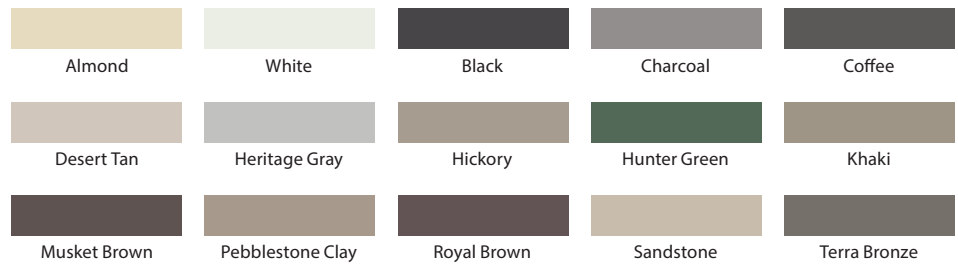

GUTTER APRON Directs water into the gutter system. Installed over the roof edge, extending into the gutter.
10 ft. lengths · 25 pieces per carton · 45 cartons per pallet

Aluminum Gutter Apron

Color	2-1/2 in. x 2 in.	3 in. x 2 in.
Almond	GA-AL	-
Birch White	GA-WH	GA2X3-BWH
Black	GA-BL	-
Coffee	GA-CF	-
Copper Penny	GA-CP	-
Driftwood	GA-DW	-
Heritage Gray	GA-HGRAY	-
Hickory	GA-HKY	-
Hunter Green	GA-HG	-
Khaki	GA-MKHAKI	-
Polar White	-	GA2X3-PWH
Royal Brown	GA-RBR	GA2X3-BR
Sandstone	GA-STONE	-
Terra Bronze	GA-TB	-

Galvanized Steel Gutter Apron

Color	2-3/8 x 2	3 in. x 2 in.
Black	960BL	GGA2X3HEAVY-BL
Hickory	960HKY	-
Polar White	960WH	GGA2X3HEAVY-PWH
Royal Brown	960BR	GGA2X3HEAVY-RBR
Weatherwood	960WW	GGA2X3HEAVY-WW