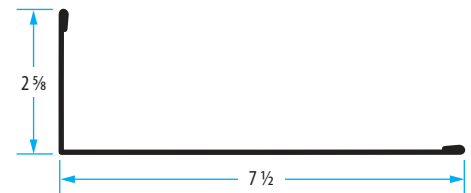

Rain Diverter Directs water away from doorways on the roof where there is no gutter present.

Description	Part #	No./Carton	Cartons/Pallet
5 ft. Aluminum Rain Diverter - 0.016 in.	10.25RD	20	45