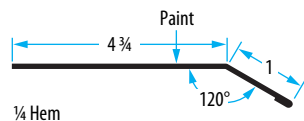

Roof Starter

0.012 in. Steel
25 pcs/ctn · 45 ctn/pal

Color	Part #
Polar White	6GRSWH
Brown	6GRSBR