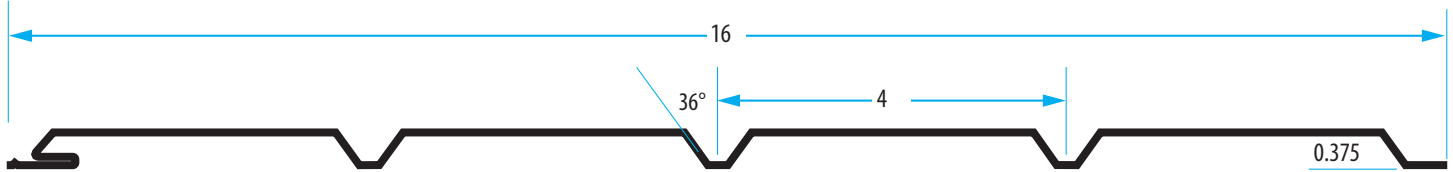

Soffit Panels are precision formed to interlock for a professional finish for eave and overhang areas
 12 ft. Lengths · 0.019 Aluminum · Durable baked-on polyester finish

4-Panel Soffit - 16 in. width - 12 pieces per carton - 34 cartons per pallet