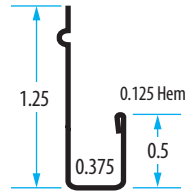

Color	Part#	Color	Part#
Almond	UT-AL	Hickory	UT-HKY
Birch White	UT-WH	Hunter Green	UT-HG
Black	UT-BL	Khaki	UT-MKHAKI
Coffee	UT-CF	Royal Brown	UT-RBR
Copper Penny	UT-CP	Sandstone	UT-STONE
Desert Tan	UT-DT	Sierra	UT-SR
Driftwood	UT-DW	Terra Bronze	UT-TB
Heritage Gray	UT-HGRAY		

Frieze Runner (F-Channel) Soffit support channel installed at the wall. 12 ft. lengths · 0.019 Aluminum · 25 pieces per carton · 50 cartons per pallet