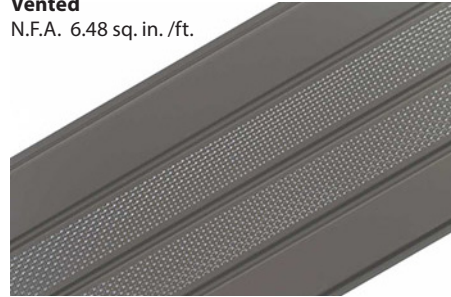

Vented

N.F.A. 6.48 sq. in. /ft.