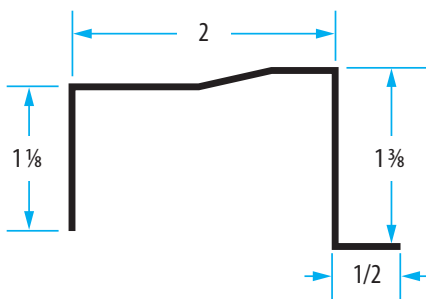

BRICK MOULDING Used as a protective and decorative cover for edgings of doorways and garage doors.

10 ft. lengths · 10 pieces per carton · 10 cartons per pallet

Color	Part#
Almond	BM-AL
Birch White	BM-WH
Black	BM-BL
Coffee	BM-CF
Driftwood	BM-DW
Hickory	BM-HKY
Hunter Green	BM-HG
Khaki	BM-KH
Royal Brown	BM-RBR
Terra Bronze	BM-TB