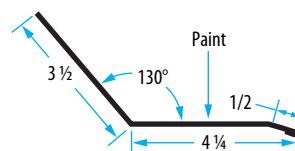

Dormer Flashing

0.012 in. Steel
10 pcs/ctn · 45 ctn/pal

Color	Part #
Black	3X5GDF-BL
Brown	3X5GDF-BR
Mill	3X5GDF
W'Wood	3X5GDF-WW