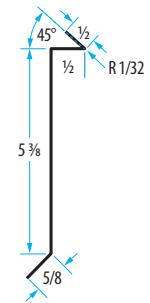

Reglet (Counterflash)

Color	Part#
Mill 10' Chimney Reglet Counterflash	CFGM
Brown 10' Chimney Reglet Counterflash	CFGBR
Black 10' Chimney Reglet Counterflash	CFGBL
Weatherwood 10' Chimney Reglet Counterflash	CFGWW