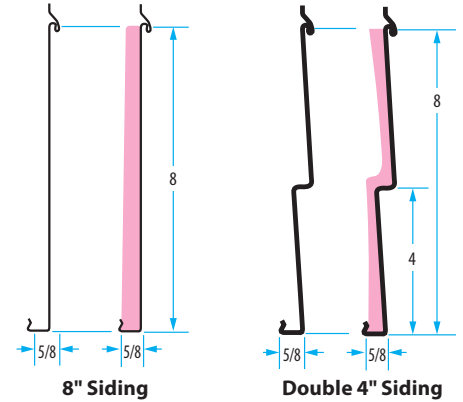

HORIZONTAL SIDING Woodgrain Aluminum Siding used to beautify the exterior of your home. 0.019 Aluminum · 12 ft. 6 in. lengths · 12 pieces per carton/square · Minimum Order: Full Square

8 in. Aluminum Horizontal Siding

Color	8 in. Woodgrain Hollowback	8 in. Woodgrain Foamback	8 in. Smooth Hollowback*	8 in. Smooth Foamback*
Gray	8H19-GY	8INS-GY	-	-
Imperial Brown	8H19-IBR	8INS-IBR	-	-
Slate Blue	8H19-SL	8INS-SL	-	-
Tan	8H19-TN	8INS-TN	-	-
White	8INS-WH	8INS-WH	8HS19-WH	8INSM19-WH

*Additional lead time may be required