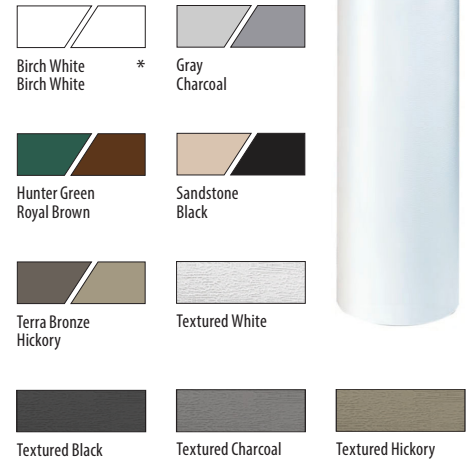

Aluminium Trim Coil

*Available in 10" x 10" and 10" x 25"