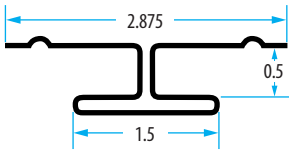

8 in. 0.015 Steel Fascia - Rustic

Color	Part#
Birch White	FH8-RS-WH

6 in. PVC Coated Fascia

Color	Part#
Birch White	PVCFH6-WH

Double Channel Soffit support channel installed in corners where two soffit runs come together.
10 ft. lengths · 0.019 Aluminum · 5 pieces per carton · 50 cartons per pallet