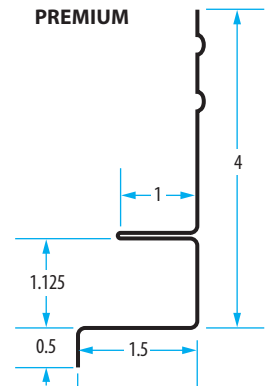

Angle Flashing Protection along dormers and rooflines. Installed under the course of shingles along the roof line. 10 ft. lengths.

1 in. x 3 in. - Inside Angle

0.016 Aluminum
50 pieces per carton · 45 Cartons per pallet

Color	Part #	Color	Part #
Arbor Mist	A1X3-AM	Knights Armor	A1X3-KA
Biscayne Blue	A1X3-BIB	Nickel	A1X3-NIC
Bronze	A1X3-BZ	Sandy Clay	A1X3-SNC
Carbon Black	A1X3-CB	Smokey Sable	A1X3-SMS
Crimson Red	A1X3-CR	Snow White	A1X3-SNO
Dover Gray	A1X3-DG	Wicker Rocker	A1X3-WRO
Grecian Stone	A1X3-GRS		

Chimney Flashing Kit contains precut flashing for a typical one-flue brick chimney up to 24 in x 24 in.

Color	Part #	Carton	Pallet
Black	310122-BL	1	45
Mill	310122	1	45
Royal Brown	310122-RBR	1	45
Weathered Wood*	310122-WW	1	45

*Terra Bronze

Four 32 in. Side Flashings, Twelve 6 in. x 8 in. Step Flashings
30 Gauge Galvanized Steel.

Deck Flashing

Prevents moisture from entering the house at your ledger board connection.
30 Gauge Galvanized Steel. 10 ft. lengths.

Color	Part #	Carton	Pallet
Royal Brown	4DECKBRG	25	45
Weathered Wood	4DECKWWG	25	45

Color	Part #	Carton	Pallet
Premium Deck Flashing Black	PDFLASH	10	-
Deck Flashing Weathered Wood	4DECKWW	25	-

PREMIUM

Note: Must have a protective barrier when installed with treated lumber