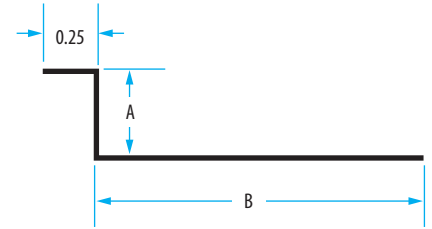

Z-Flashing - Protects the top edge of siding sheets from water infiltration.
10 ft. lengths · Aluminum 0.019 in. (nom.) · 50 pieces per carton · 45 Cartons per pallet

Size: A x B	Mill	Polar White	Brown
3/8 in. x 1-1/8 in.	828A	828AWH	828ABR
5/8 in. x 7/8 in.	858A	858AWH	858ABR
3/4 in. x 3/4 in.	-	834AWH	-
7/8 in. x 1 in.	-	878AWH	878ABR