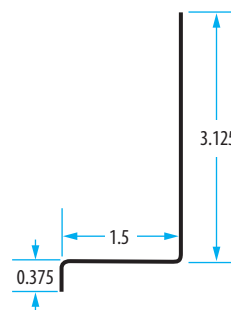

Deck Flashing

Prevents moisture from entering the house at your ledger board connection.
30 Gauge Galvanized Steel. 10 ft. lengths.

Color	Part #	Carton	Pallet
Royal Brown	4DECKBRG	25	45
Weathered Wood	4DECKWWG	25	45

Color	Part #	Carton	Pallet
Premium Deck Flashing Black	PDFLASH	10	-
Deck Flashing Weathered Wood	4DECKWW	25	-

STANDARD