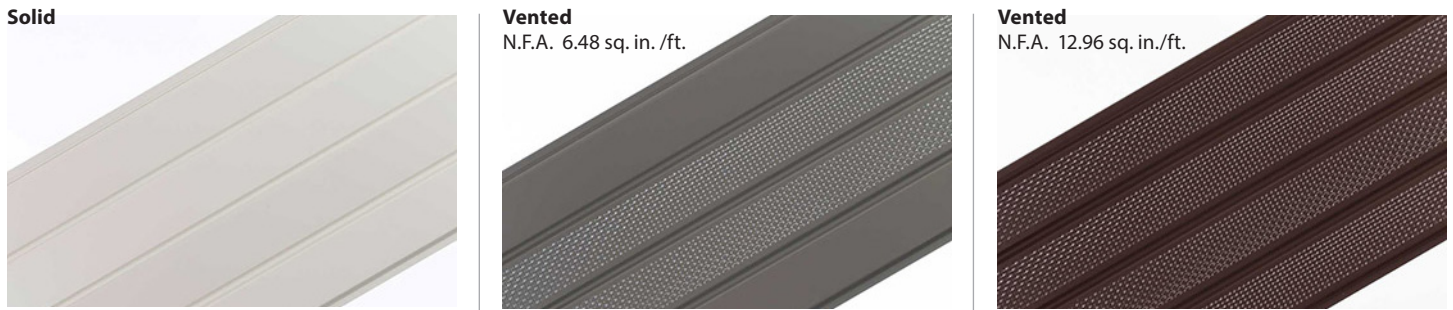

Soffit Panels are precision formed to interlock for a professional finish for eave and overhang areas
 12 ft. Lengths · 0.019 Aluminum · Durable baked-on polyester finish

4-Panel Soffit - 16 in. width - 12 pieces per carton - 34 cartons per pallet