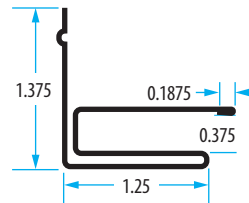

Reversible Frieze Runner

Color	Part#	Color	Part#
Almond	RFR-AL	Hunter Green	ARFR-HG
Birch White	RFR-WH	Royal Brown	ARFR-RBR
Coffee	RFR-CF	Sandstone	ARFR-STONE
Desert Tan	RFR-DT	Sierra	RFR-SR
Driftwood	RFR-DW	Terra Bronze	ARFR-TB
Hickory	RFR-HKY