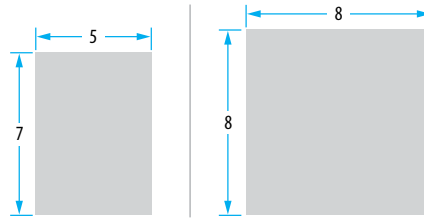

Description	Part #
5 in. x 7 in. - Mill Finish	963
8 in. x 8 in. - Mill Finish	8X8STD

Steel Flat Shingles - 0.012 in.

100 pieces per bundle · 100 bundles per pallet

Description	Part #
5 in. x 7 in. - Mill Finish	964
8 in. x 8 in. - Mill Finish	8X8GALV
5 in x 7in - White/Brown	5x7BR-WH